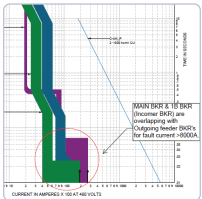

An Arc Flash Study can help you identify arc flash hazards and stay up-to-date on industry safety standards.

Circuit Breaker Testing

Verify the protection of critical equipment

Reduce the risk of a major safety event and damage to key equipment with our breaker testing services as part of a scheduled maintenance plan.

Coordination Study

Don't let minor incidents create major headaches

This service can help prevent major power outages due to machine level faults.

Panel Thermography

Prevent catastrophic machine failure due to temperature increases