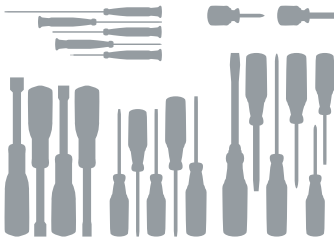

ES&E MRO Products & Services

Plant Maintenance

Loaded Tool Chest

Drawer #1 - Drivers

- Klein 8 pc Screwdriver Set
- Klein 5 pc Torx Set
- Klein 4 pc Electronics Set
- Klein 4 pc Nut Driver Set